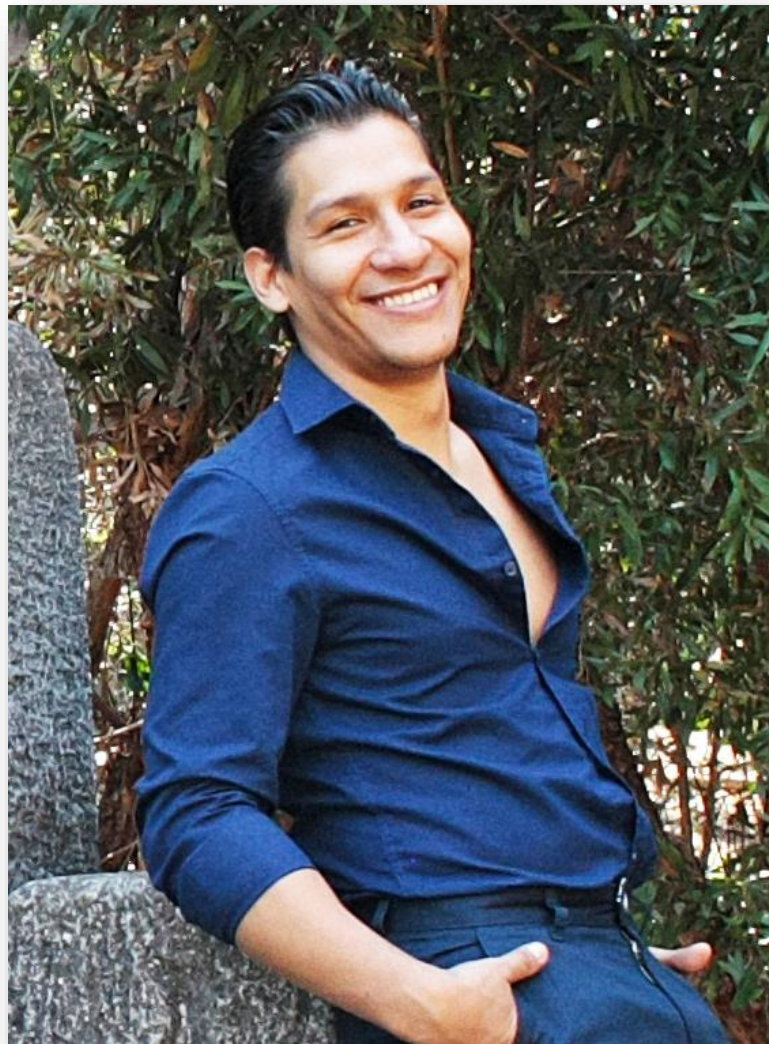

Raziel L

ラシエル L

Height: 160	Weight:	Bust: 89	Waist: 80	Hip: 95
Head: 55.5	Neck: 37	Sleeve: 73.5	Shoulder: 48	Inseam: 71
Shoe: 26				