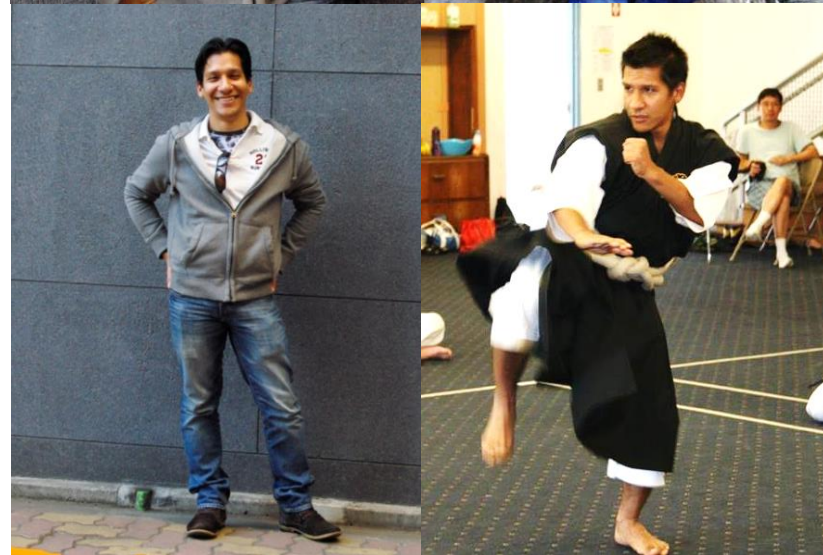

Raziel L

ラシエル L

Height: 160	Weight:	Bust: 89	Waist: 80	Hip: 95
Head: 55.5	Neck: 37	Sleeve: 73.5	Shoulder: 48	Inseam: 71
Shoe: 26				